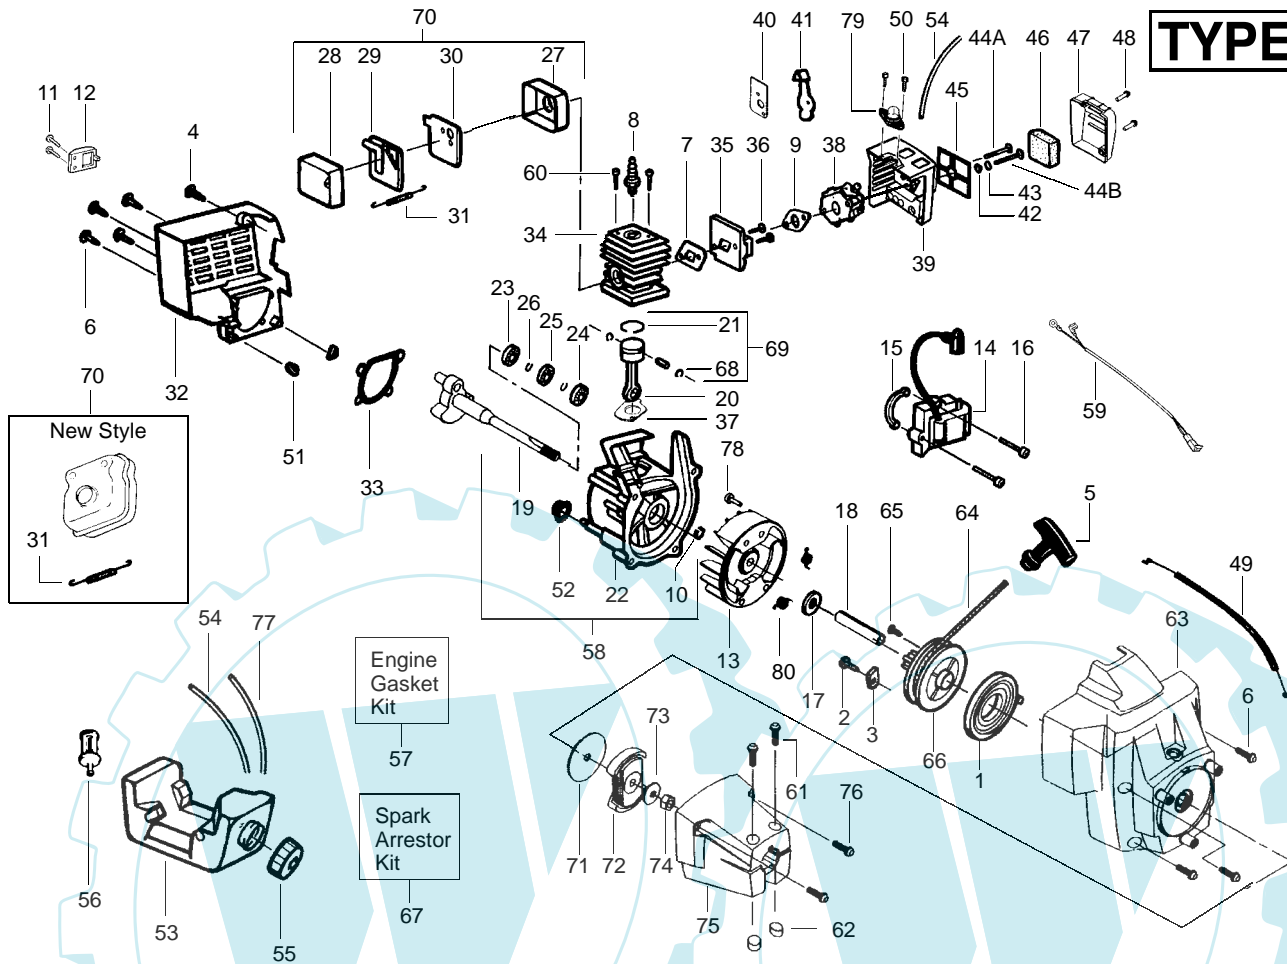

PARTS LIST NO. 530084490		JONSERED PARTS LIST	MODEL(S) GT25L	
DATE 7/24/02	REPLACES 530084490-6/7/01		NOTE: Illustration may differ from actual model due to design changes	PAGE NO. 2

TYPE 1,2

Ref.	Part No.	Description	Ref.	Part No.	Description	Ref.	Part No.	Description
1.	530042085	Starter Spring	32.	530038191	Rear Shroud	59.	530047278	Switch Wire Ass'y
2.	530015775	Screw	33.	530019181	Gasket-C'case	60.	530015953	Screw
3.	530027523	Retainer	34.	530069757	Cylinder Kit	61.	530016072	Screw
4.	530015934	Screw	35.	530071250	Carb. Adaptor Kit	62.	530015768	Locknut
5.	530027569	Starter Handle	36.	530016014	Screw	63.	530047493	Fan Housing
6.	530015810	Screw	37.	530019223	Gasket-Cylinder	64.	530069232	Rope Kit
7.	530019243	Gasket-Cyl./Carb	38.	530069998	Carburetor Kit (Incls Limiter Caps)	65.	530016080	Screw
8.	952030201	Spark Plug	39.	530037966	Air Box	66.	530069400	Starter Pulley Kit
9.	530035421	Gasket-Carb.	40.	530037326	Choke Plate	67.	-	Spark Arrestor Kit
10.	530015945	Retain. Ring C'case	41.	530038102	Choke Shutter		530069380	Old Style
11.	530015675	Screw-Muffler Guard	42.	530015254	Wave Washer		530071391	New Style
12.	530037045	Muffler Guard	43.	530015852	Choke Spacer	68.	530015162	Piston Pin Retainer
13.	530069886	Flywheel Ass'y.	44.	--	Screw	69.	530069756	Piston Kit (Incl. 21,68 & Pin)
14.	530039163	Ignition Module		530015887	(4A)	70.	-	Muffler Kit (Incls. 27-31)
15.	530036145	Spacer		530015849	(4B)		530069989	Old Style
16.	530015954	Screw	45.	530037413	Filter Plate		530071390	New Style
17.	530015149	Washer	46.	530037331	Air Filter Foam	71.	530015611	Washer - Clutch
18.	530037414	Spacer	47.	530037292	Air Filter Cover	72.	530069491	Clutch Ass'y. Kit (Incl. 71)
19.	530052344	Crankshaft Ass'y.	48.	530015957	Screw	73.	530015828	Washer - Flat
20.	530069615	Connecting Rod Ass'y.	49.	530037415	Throttle Cable Ass'y.	74.	530626605	Nut
21.	530049903	Piston Ring	50.	530015780	Screw-Primer Ass'y.	75.	530047073	Clutch Hsg. Ass'y
22.	530014861	Crankcase Ass'y.	51.	530036793	Isolator-Shroud	76.	530015886	Screw
23.	530032125	Inner Bearing	52.	530053725	Isolator-Crankcase	77.	530069571	Fuel Line Kit
24.	530032124	Outer Bearing	53.	530069862	Tank Ass'y(Incl54-56)	78.	530015882	Screw-Flywheel
25.	530019179	C'case Seal	54.	530069599	Fuel Line Kit (Incls. Vent Line)	79.	530038874	Primer Bulb Ass'y
26.	530015941	Retain. Ring-C'shaft	55.	530014347	Fuel Cap Ass'y.	80.	530023817	Spring-Starter Dog
27.	530036578	Muffler Body	56.	530095646	Fuel Pickup Ass'y.			
28.	530036577	Muffler Cover	57.	530071253	Engine Gasket Kit (Incls. 7, 9, 33 & 37)			
29.	530053500	Muffler Baffle-Exit	58.	530014906	C'case & C'shaft Assy. (Incl. 10,19,22-26)			
30.	530053499	Muffler Baffle-First						
31.	-	Muffler Spring						
	530016197	Old Style						
	530042088	New Style						

✓ = NEW PART NUMBER FOR THIS IPL

★ = REFER TO THE SERVICE REFERENCE INDICATED FOR MORE INFORMATION. (LOCATED AT END OF IPL)