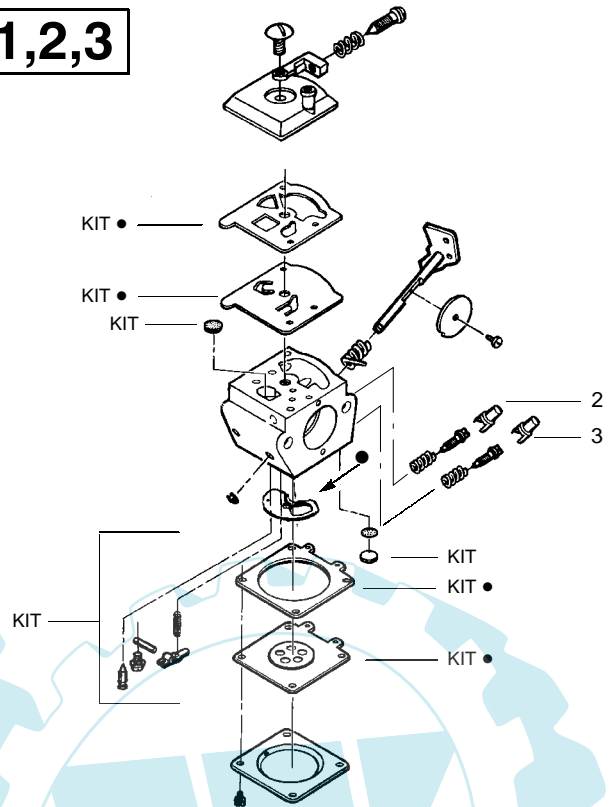

⚠ WARNING
All repairs, adjustments and maintenance not described in the Operator's Manual must be performed by qualified service personnel.

TYPE 1,2,3

Ref.	Part No.	Description	Ref.	Part No.	Description
1.	530095221	Drive Shaft - Flex	19.	530094543	Dust Cup
2.	530010958	Handle Assy. - Antivibe	20.	530069876	Hub Ass'y. (Incls. 24)
3.	530047307	Lead Wire Ass'y	21.	530094830	Spring
4.	530402027	Throttle Lever	22.	530094827	Release Button
5.	530402025	Throttle Housing (Right)	23.	530095255	Spool w/Line
6.	530402028	Throttle Lock	24.	530094828	Cover
7.	530069572	Switch Kit	25.	530015784	Screw-Handle
8.	530031159	Hex Wrench	26.	530015785	Nut-Handle
9.	530015820	Bolt-Shield	27.	530042093	Spring - Lever Return
10.	530016118	Wingnut	28.	530015886	Screw
11.	530015814	Screw		Not Shown	
12.	530052286	Line Limiter		-	Operator's Manual
13.	530069666	Shield Kit Ass'y. (Incl. 11 & 12)		530088843	Euro (Type 1,2)
14.	530015197	Nut-Handle		530088141	Euro (Type 3)
15.	530047297	Cutting Head Ass'y. (Incl. 20-24)		530088844	Scan (Type 1,2)
16.	530402026	Throttle Housing (Left)		530088142	Scan (Type 3)
17.	530069252	T-Handle Kit		530029816	Decal-Shaft Warning
18.	530071419	Drive Shaft Hsg. Assy.			

✓ = NEW PART NUMBER FOR THIS IPL * = REFER TO THE SERVICE REFERENCE INDICATED FOR MORE INFORMATION. (LOCATED AT END OF IPL)

PARTS LIST NO. 530084490		JONSERED PARTS LIST	MODEL(s) GT25L
DATE 7/24/02	REPLACES 530084490-6/7/01		NOTE: Illustration may differ from actual model due to design changes

Carburetor Assembly - #530069902
WT-380

TYPE 1,2,3

Carb.
Repair
Kit

1

Gasket/
Diaphragm
Kit

4

Ref.	Part No.	Description
1.	530069829	Carburetor Repair Kit (KIT=Indicates Contents)
2.	530038478	Limiter Cap-Low
3.	530038479	Limiter Cap-High
4.	530069844	Gasket/Diaphragm Kit (● Indicates Contents)

✓ = NEW PART NUMBER FOR THIS IPL * = REFER TO THE SERVICE REFERENCE INDICATED FOR MORE INFORMATION. (LOCATED AT END OF IPL)
● = THESE PARTS ARE ILLUSTRATED FOR CLARITY. ORDER COMPLETE ASSEMBLY.