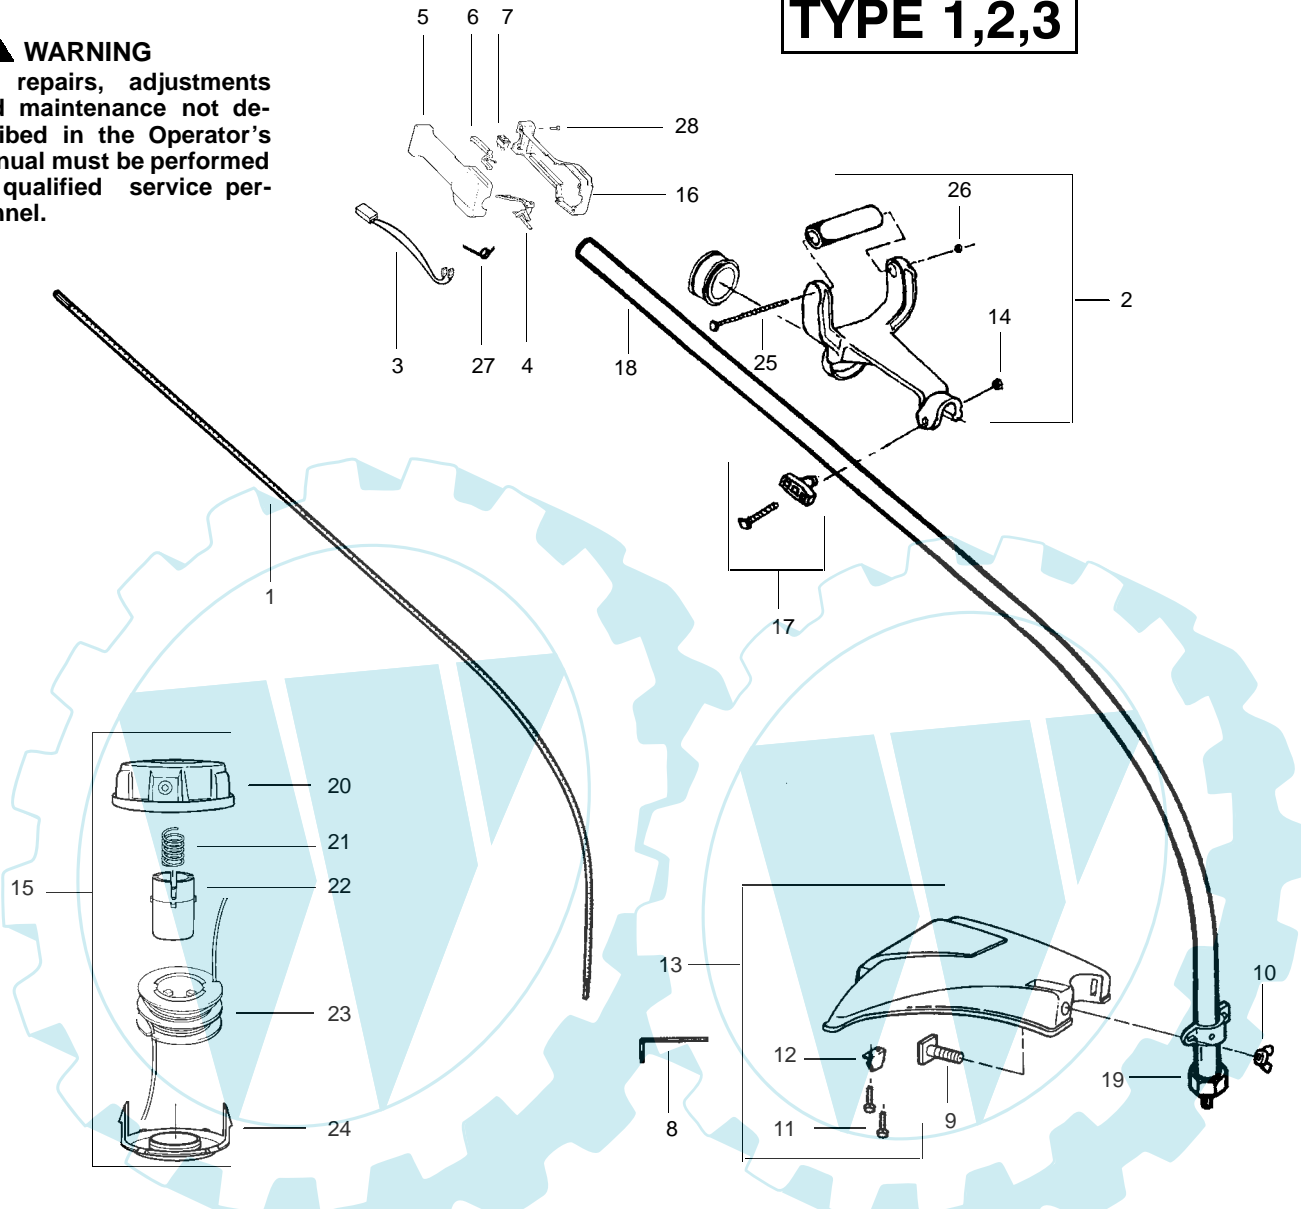

To identify correct part number, check trimmer type at the end of the serial number decal.

Example of serial number; 02134N401525-2

The -2 tells it is a type 2.

02 means it was build in 2002.

The 134 means it was built on the 134th day of that year.

The 401525 is the individual serial number for that particular unit.

PARTS LIST NO. 530084490		JONSERED PARTS LIST	MODEL(s) GT25L
DATE 7/24/02	REPLACES 530084490-6/7/01		Note: Illustration may differ from actual model due to design changes

⚠ WARNING
All repairs, adjustments and maintenance not described in the Operator's Manual must be performed by qualified service personnel.

TYPE 1,2,3

Ref.	Part No.	Description	Ref.	Part No.	Description
1.	530095221	Drive Shaft - Flex	19.	530094543	Dust Cup
2.	530010958	Handle Assy. - Antivibe	20.	530069876	Hub Ass'y. (Incls. 24)
3.	530047307	Lead Wire Ass'y	21.	530094830	Spring
4.	530402027	Throttle Lever	22.	530094827	Release Button
5.	530402025	Throttle Housing (Right)	23.	530095255	Spool w/Line
6.	530402028	Throttle Lock	24.	530094828	Cover
7.	530069572	Switch Kit	25.	530015784	Screw-Handle
8.	530031159	Hex Wrench	26.	530015785	Nut-Handle
9.	530015820	Bolt-Shield	27.	530042093	Spring - Lever Return
10.	530016118	Wingnut	28.	530015886	Screw
11.	530015814	Screw		Not Shown	
12.	530052286	Line Limiter		-	Operator's Manual
13.	530069666	Shield Kit Ass'y. (Incl. 11 & 12)		530088843	Euro (Type 1,2)
14.	530015197	Nut-Handle		530088141	Euro (Type 3)
15.	530047297	Cutting Head Ass'y. (Incl. 20-24)		530088844	Scan (Type 1,2)
16.	530402026	Throttle Housing (Left)		530088142	Scan (Type 3)
17.	530069252	T-Handle Kit		530029816	Decal-Shaft Warning
18.	530071419	Drive Shaft Hsg. Assy.			

↙ = NEW PART NUMBER FOR THIS IPL

PARTS LIST NO. 530084490		JONSERED PARTS LIST	MODEL(S) GT25L
DATE 7/24/02	REPLACES 530084490-6/7/01		NOTE: Illustration may differ from actual model due to design changes