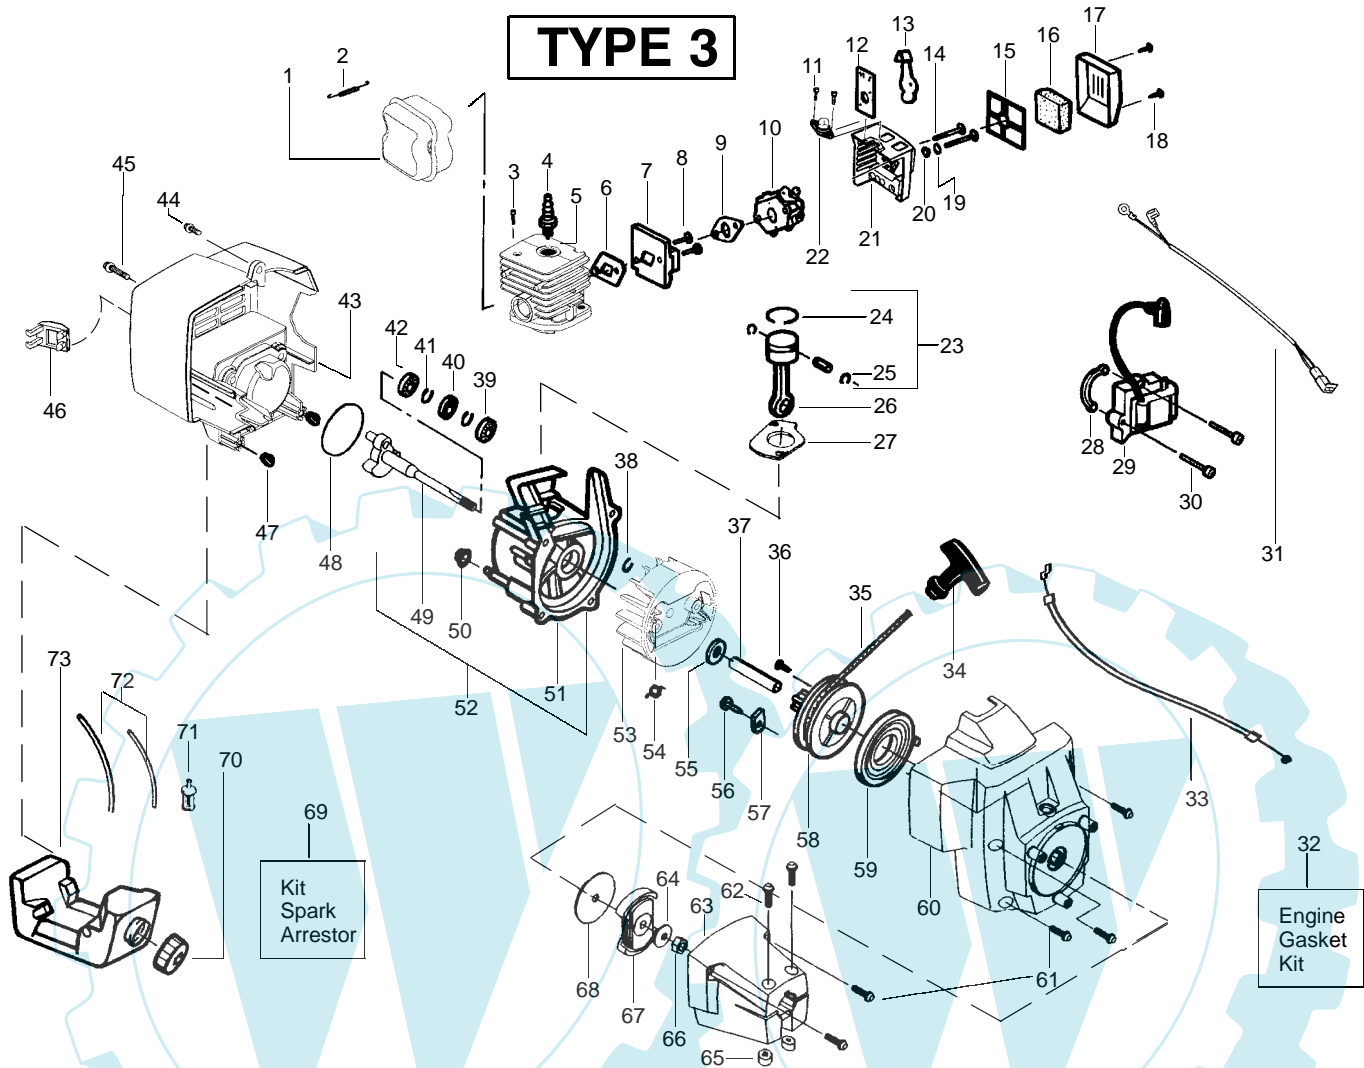

⚠ WARNING
All repairs, adjustments and maintenance not described in the Operator's Manual must be performed by qualified service personnel.

TYPE 1,2,3

Ref.	Part No.	Description	Ref.	Part No.	Description
1.	530095221	Drive Shaft - Flex	19.	530094543	Dust Cup
2.	530010958	Handle Assy. - Antivibe	20.	530069876	Hub Ass'y. (Incls. 24)
3.	530047307	Lead Wire Ass'y	21.	530094830	Spring
4.	530402027	Throttle Lever	22.	530094827	Release Button
5.	530402025	Throttle Housing (Right)	23.	530095255	Spool w/Line
6.	530402028	Throttle Lock	24.	530094828	Cover
7.	530069572	Switch Kit	25.	530015784	Screw-Handle
8.	530031159	Hex Wrench	26.	530015785	Nut-Handle
9.	530015820	Bolt-Shield	27.	530042093	Spring - Lever Return
10.	530016118	Wingnut	28.	530015886	Screw
11.	530015814	Screw		Not Shown	
12.	530052286	Line Limiter		-	Operator's Manual
13.	530069666	Shield Kit Ass'y. (Incl. 11 & 12)		530088843	Euro (Type 1,2)
14.	530015197	Nut-Handle		530088141	Euro (Type 3)
15.	530047297	Cutting Head Ass'y. (Incl. 20-24)		530088844	Scan (Type 1,2)
16.	530402026	Throttle Housing (Left)		530088142	Scan (Type 3)
17.	530069252	T-Handle Kit		530029816	Decal-Shaft Warning
18.	530071419	Drive Shaft Hsg. Assy.			

↙ = NEW PART NUMBER FOR THIS IPL

PARTS LIST NO. 530084490		JONSERED PARTS LIST	MODEL(S) GT25L
DATE 7/24/02	REPLACES 530084490-6/7/01		NOTE: Illustration may differ from actual model due to design changes

✓ = NEW PART NUMBER FOR THIS IPL

★ = REFER TO THE SERVICE REFERENCE INDICATED FOR MORE INFORMATION. (LOCATED AT END OF IPL)

PARTS LIST NO. 530084490		JONSERED PARTS LIST	MODEL(S) GT25L
DATE 7/24/02	REPLACES 530084490-6/7/01		NOTE: Illustration may differ from actual model due to design changes

✓ = NEW PART NUMBER FOR THIS IPL * = REFER TO THE SERVICE REFERENCE INDICATED FOR MORE INFORMATION. (LOCATED AT END OF IPL)

PARTS LIST NO. 530084490		JONSERED PARTS LIST	MODEL(s) GT25L
DATE 7/24/02	REPLACES 530084490-6/7/01		NOTE: Illustration may differ from actual model due to design changes